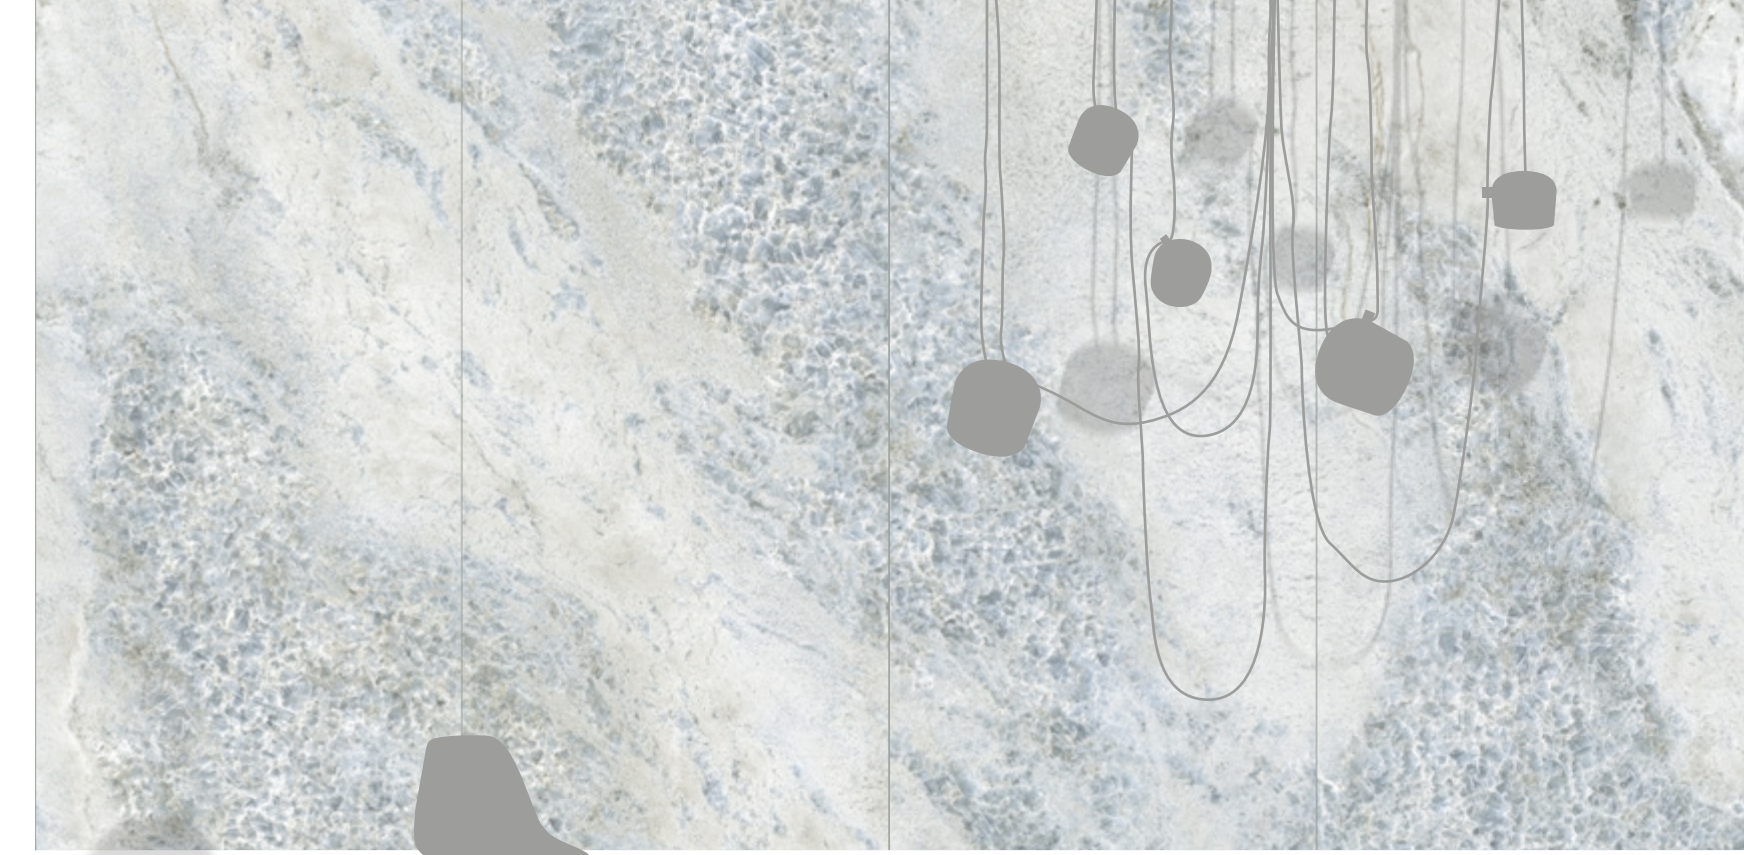

crystal sky

CODICI E FORMATI / CODES AND SIZES

LUCIDATO SHINY	CRYSTAL DARK	CRYSTAL GREY	CRYSTAL SKY
300x150 120"x60"	UCR6L300607	UCR6L300608	UCR6L300609
150x150 60"x60"	UCR6L150607	UCR6L150608	UCR6L150609
150x75 60"x30"	UCR6L157607	UCR6L157608	UCR6L157609
75x75 30"x30"	UCR6L75607	UCR6L75608	UCR6L75609
75x37,5 30"x15"	UCR6L37607	UCR6L37608	UCR6L37609

SPESORE / THICKNESS

SUPERFICI / FINISHES

LUCIDATO SHINY

RETTIFICATO MONOCALIBRO /
RECTIFIED SINGLE-CALIBRE